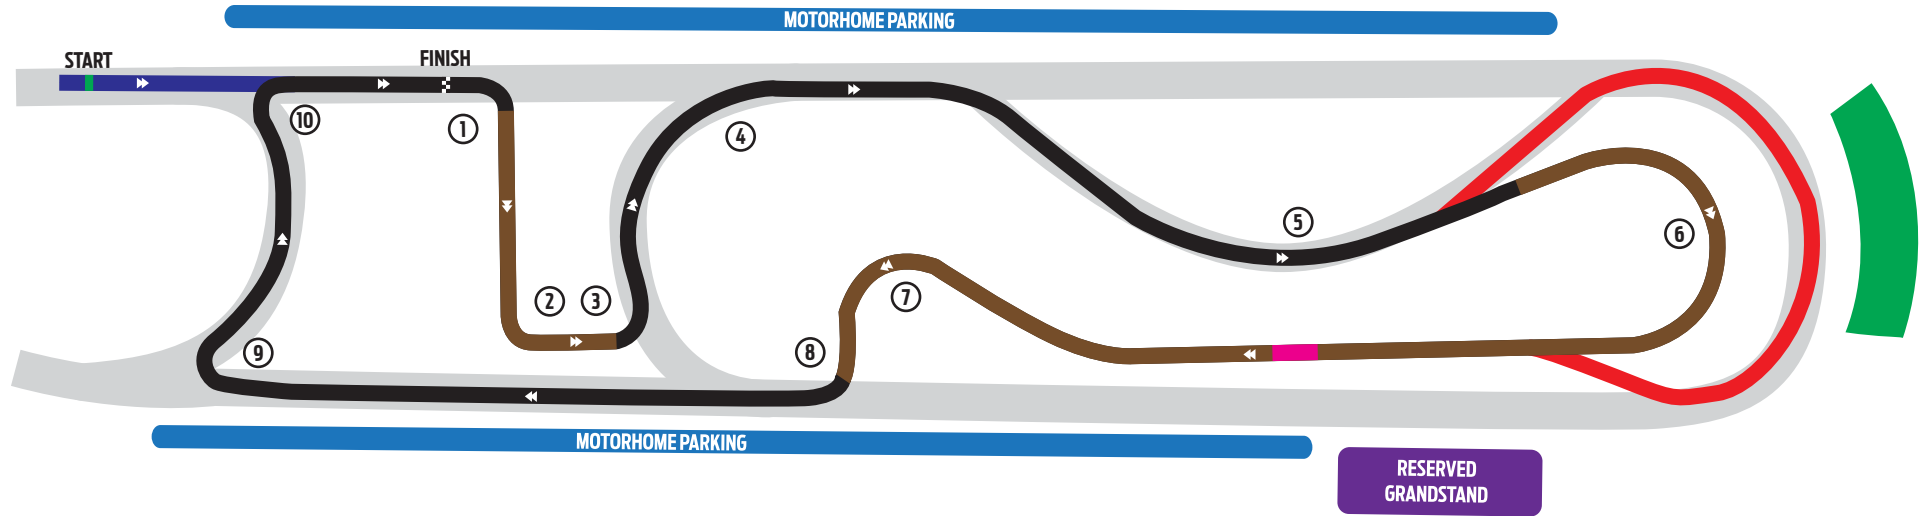

MAP NOT TO SCALE
SUBJECT TO CHANGE WITHOUT NOTICE

LEGEND

- SEALED SURFACE
- UNSEALED SURFACE
- JOKER LAP
- JUMP
- MID-OHIO SPORTS CAR COURSE TRACK
- START GRID
- GENERAL ADMISSION VIEWING