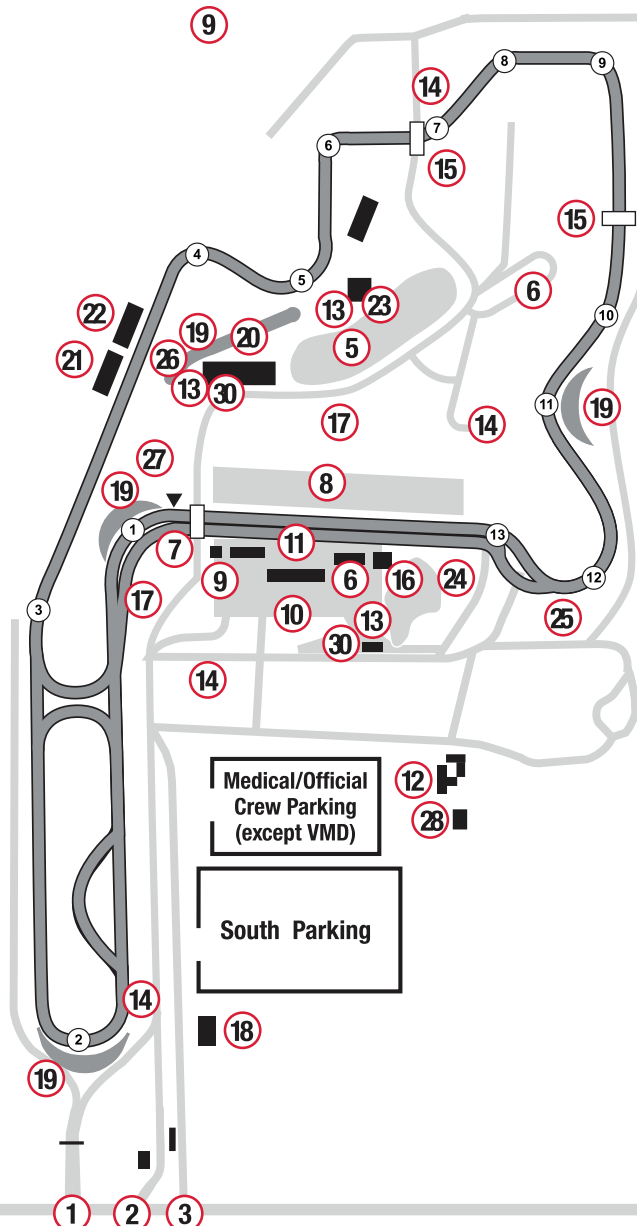

# MID-OHIO SPORTS CAR COURSE

← Cleveland

State Route 97

- 1 Gate #1-South Spectator Gate
- 2 Gate #2-Will Call
- 3 Gate #3-Registration
- 4 Gate #6-North Spectator Gate
- 5 Manufacturers Midway
- 6 Permanent Restroom Facilities
- 7 Drive-over Bridge
- 8 Championship Row—Hospitality
- 9 Medical Building
- 10 Garages
- 11 Victory Circle
- 12 Showers/Commissary
- 13 Concession/Souvenir Stands
- 14 Concession Stand
- 15 Honda Walk-over Bridge  
Mid-Ohio Walk-over Bridge
- 16 Mid-Ohio Tower
- 17 Handicap Parking
- 18 Guest Services Headquarters
- 19 Observation Mound
- 20 Handicap Viewing Deck
- 21 Grandstand 1
- 22 Grandstand 2
- 23 Mid-Ohio Deck—Hospitality
- 24 Finish Line—Hospitality
- 25 Carousel—Hospitality
- 26 Mid-Ohio Patio
- 27 Tunnel to Grandstands 1 and 2
- 28 Storage
- 29 Camping Area
- 30 ATM

State Route 314

Ross Road

29

19

1

2

3

← Columbus

Steam Corners Road

Mansfield / Lexington →

State Route 97

Lexington →

Texter Road

Medical/Official  
Crew Parking  
(except VMD)

South Parking

12

28

18

14

17

13

5

9

4