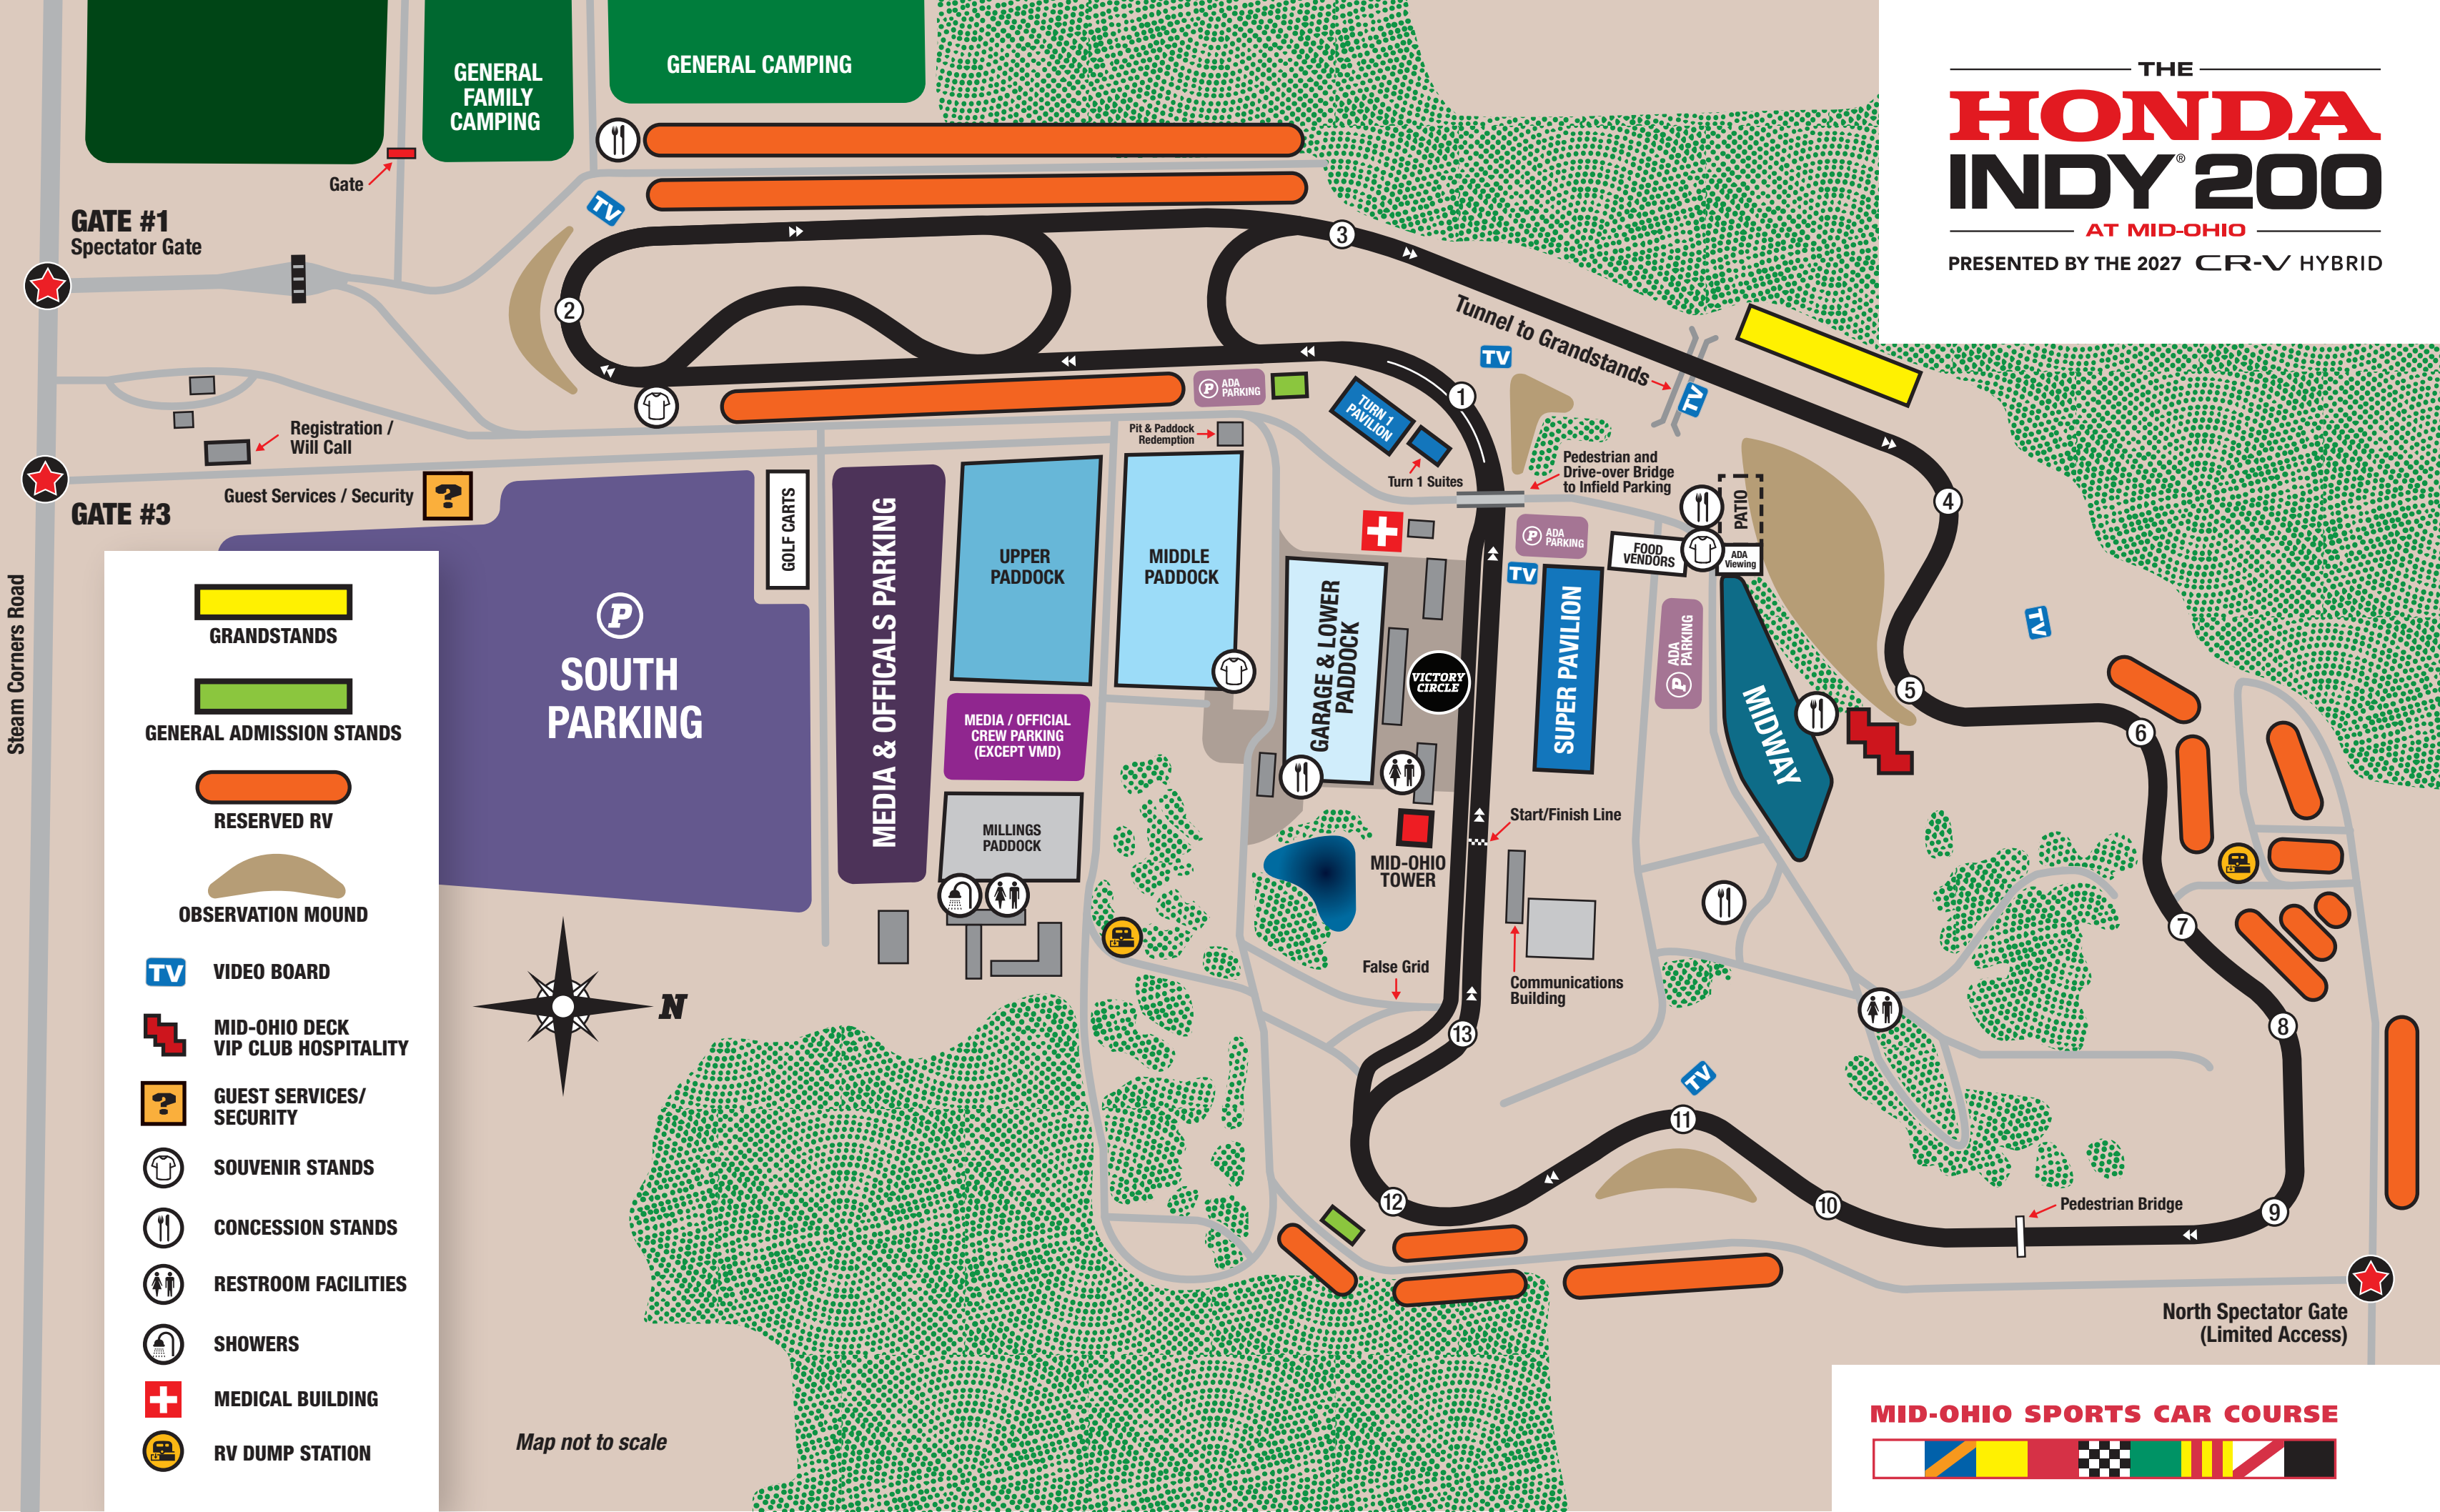

THE
HONDA
INDY 200

AT MID-OHIO

PRESENTED BY THE 2027 CR-V HYBRID

Steam Corners Road

GATE #1
Spectator Gate

GATE #3

GENERAL FAMILY CAMPING

GENERAL CAMPING

SOUTH PARKING

MEDIA & OFFICIALS PARKING

UPPER PADDOCK

MIDDLE PADDOCK

GARAGE & LOWER PADDOCK

SUPER PAVILION

MIDWAY

MID-OHIO TOWER

Communications Building

North Spectator Gate
(Limited Access)

- GRANDSTANDS
- GENERAL ADMISSION STANDS
- RESERVED RV
- OBSERVATION MOUND
- VIDEO BOARD
- MID-OHIO DECK
VIP CLUB HOSPITALITY
- GUEST SERVICES/
SECURITY
- SOUVENIR STANDS
- CONCESSION STANDS
- RESTROOM FACILITIES
- SHOWERS
- MEDICAL BUILDING
- RV DUMP STATION

Map not to scale

MID-OHIO SPORTS CAR COURSE